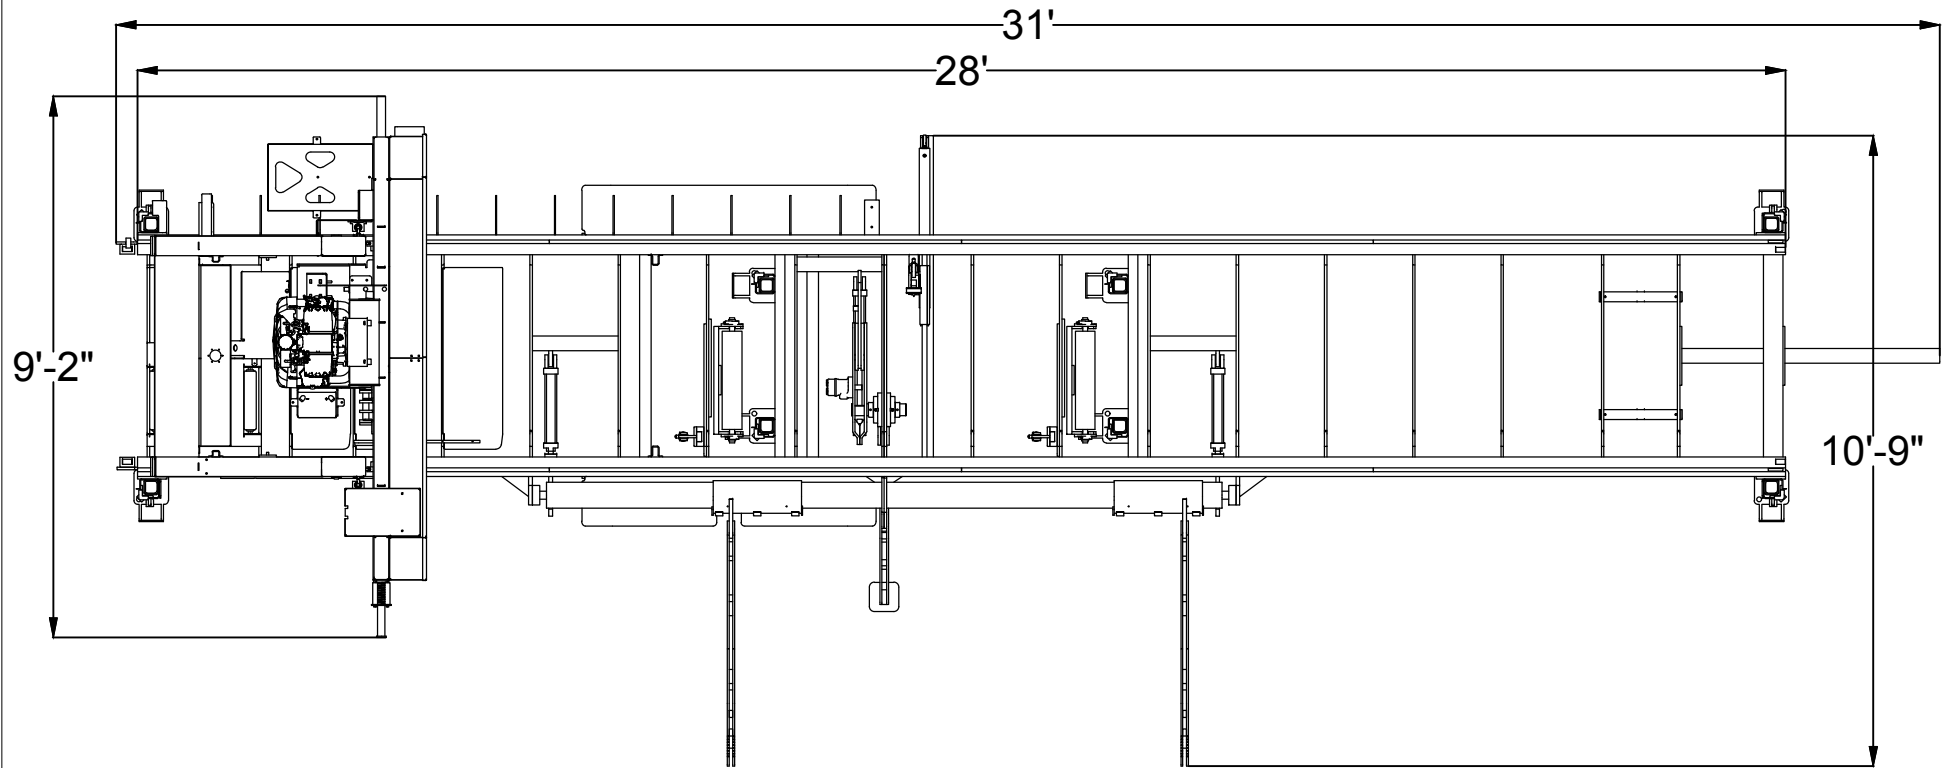

DRAWN Darrell	03/09/2017	Baker Products	
CHECKED			
QA		TITLE	
MFG		Baker 3665D 20' Portable Sawmill Layout	
APPROVED		SIZE	DWG NO
		A	1
		SCALE	NTS
		SHEET 1 OF 1	

Baker 3665D 20' Portable Sawmill